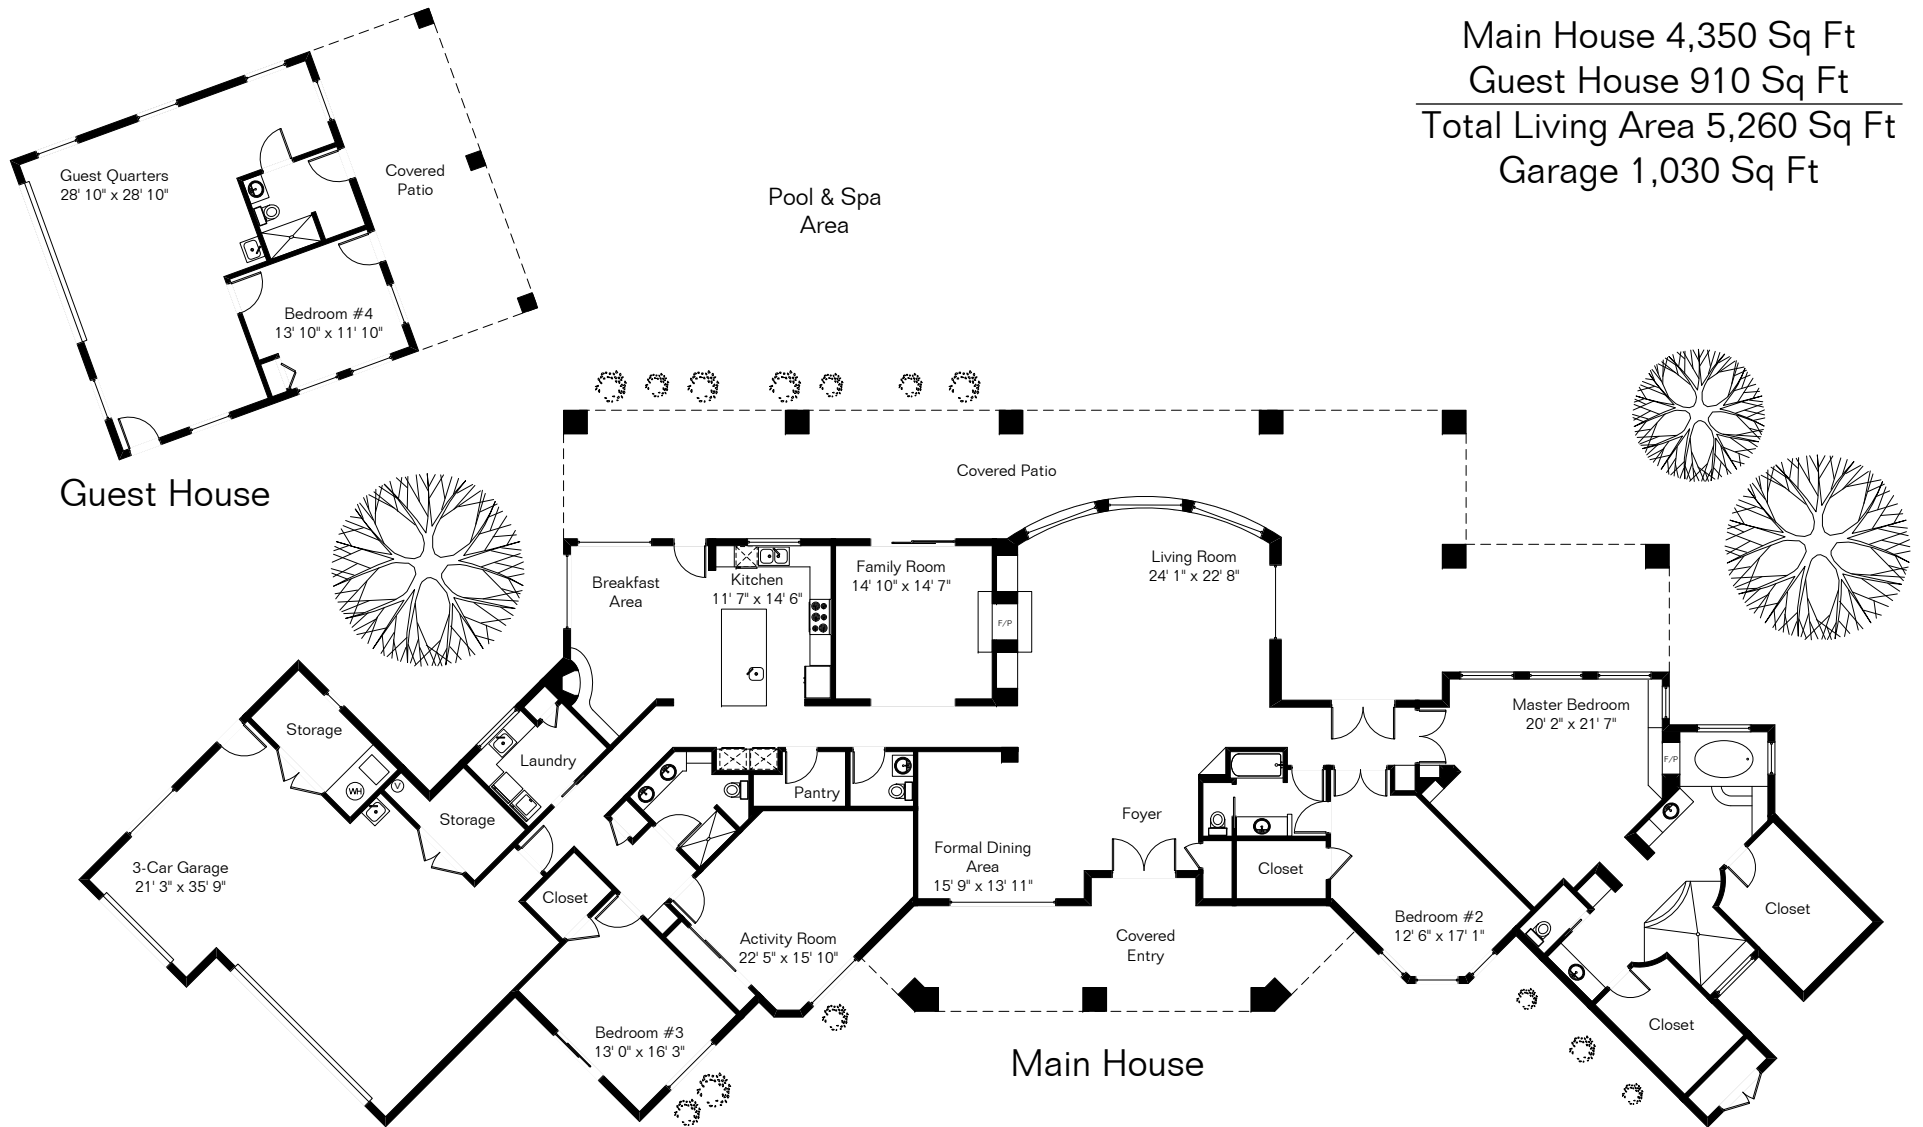

The square footages and room size information are deemed to be reliable but are not guaranteed and should be independently verified.

5231 N Winnetka Court

Main House 4,350 Sq Ft
 Guest House 910 Sq Ft

 Total Living Area 5,260 Sq Ft
 Garage 1,030 Sq Ft

Site Visit February 2017

0 ft. 6 ft. 10 ft. 20 ft.

Copyright 2017 Floor Plans First! LLC
 All Rights Reserved.

www.FloorPlansFirst.com

Toll Free (877) 887-1500
 Voice (520) 881-1500
 Fax (520) 791-7701

Floor Plans First!
 See the Floor Plan First!